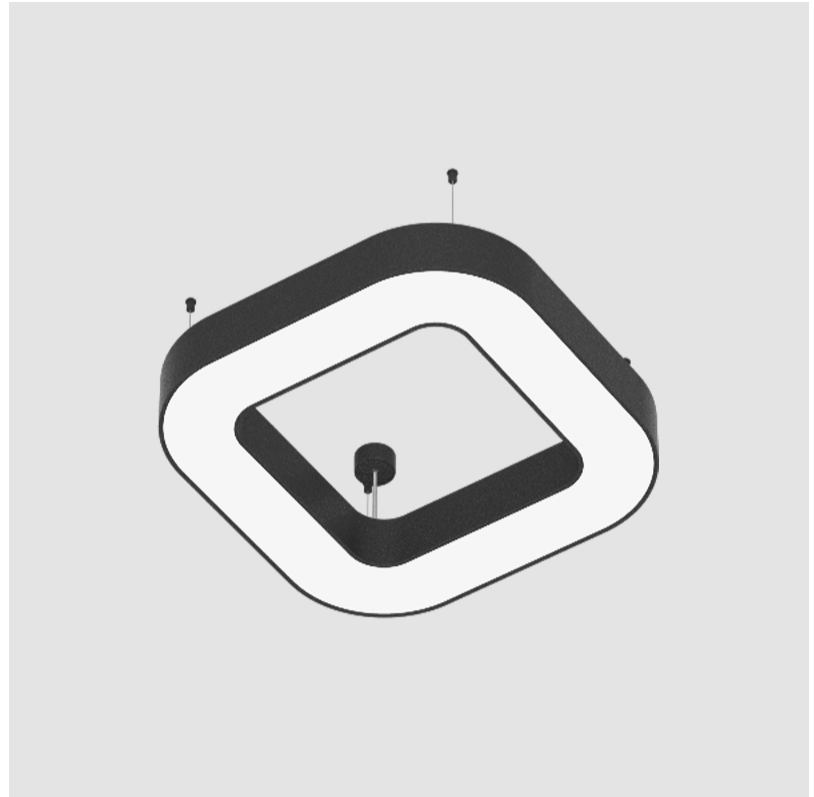

GENERAL

Series: Quantum
Brand: Prolicht
Division: Architectural
Mounting Type: Suspension
Mounting Location: Ceiling
Subcategory: Ambient

PHYSICAL

Shape: Square
Length (mm): 800
Length (in): 31 1/2
Width (mm): 800
Width (in): 31 1/2
Height (mm): 120
Height (in): 4 3/4
Max. Overall Height (mm): 2120
Max. Overall Height (in): 83 7/16
Light Distribution: Direct / Indirect
Weight (kg): 9.71
Weight (lbs): 21.44
Diffuser: [PMMA - Opal or Micro-Prism](#)
Fixture Finish: [SSR / BKV / CWI / CRY / HAB / UFT / ITA / RUA / FTG / MYG / LOD / PUS / FRO / FUP / KIA / POP / BLS / SPG / MEY / GOH / GUM / CHC / COM / ABZ / JAG / OBR / MOS / ROR](#)
Fixture Material: Aluminum

ELECTRICAL

Lamp Type: LED (Zhaga Standard)
Input Wattage (W): 40 / 20
Total Output Wattage (W): 48 / 38.4 (3500K)
Dimming: [Non-Dimming / Phase Dimming (120Vac only) / 0-10V Dimming](#)
Driver Included: Yes
Driver Location: Integrated
Driver Type: Constant Current - 120 / 277Vac
Driver Class: Class 2
Input Voltage (V): 120 - 277
Constant Current (MA): 350 / 800/400 (3500K)

LED

[Color Temperature (°K): 3000 / 3500 / 4000](#)
Max. Delivered Lumen (lm): 3690 / 3822 / 3900 Direct / 2560 / 2646 / 2700 Indirect
CRI: >80 CRI
Efficiency (%): 69.8
Lamp Life (hrs): 50000

OPTICAL

RATINGS AND CERTIFICATIONS

Certified By: Certified for North American Standards
IP rating: IP20

PROJECT
TYPE
SPECIFIER
QUANTITY
DATE